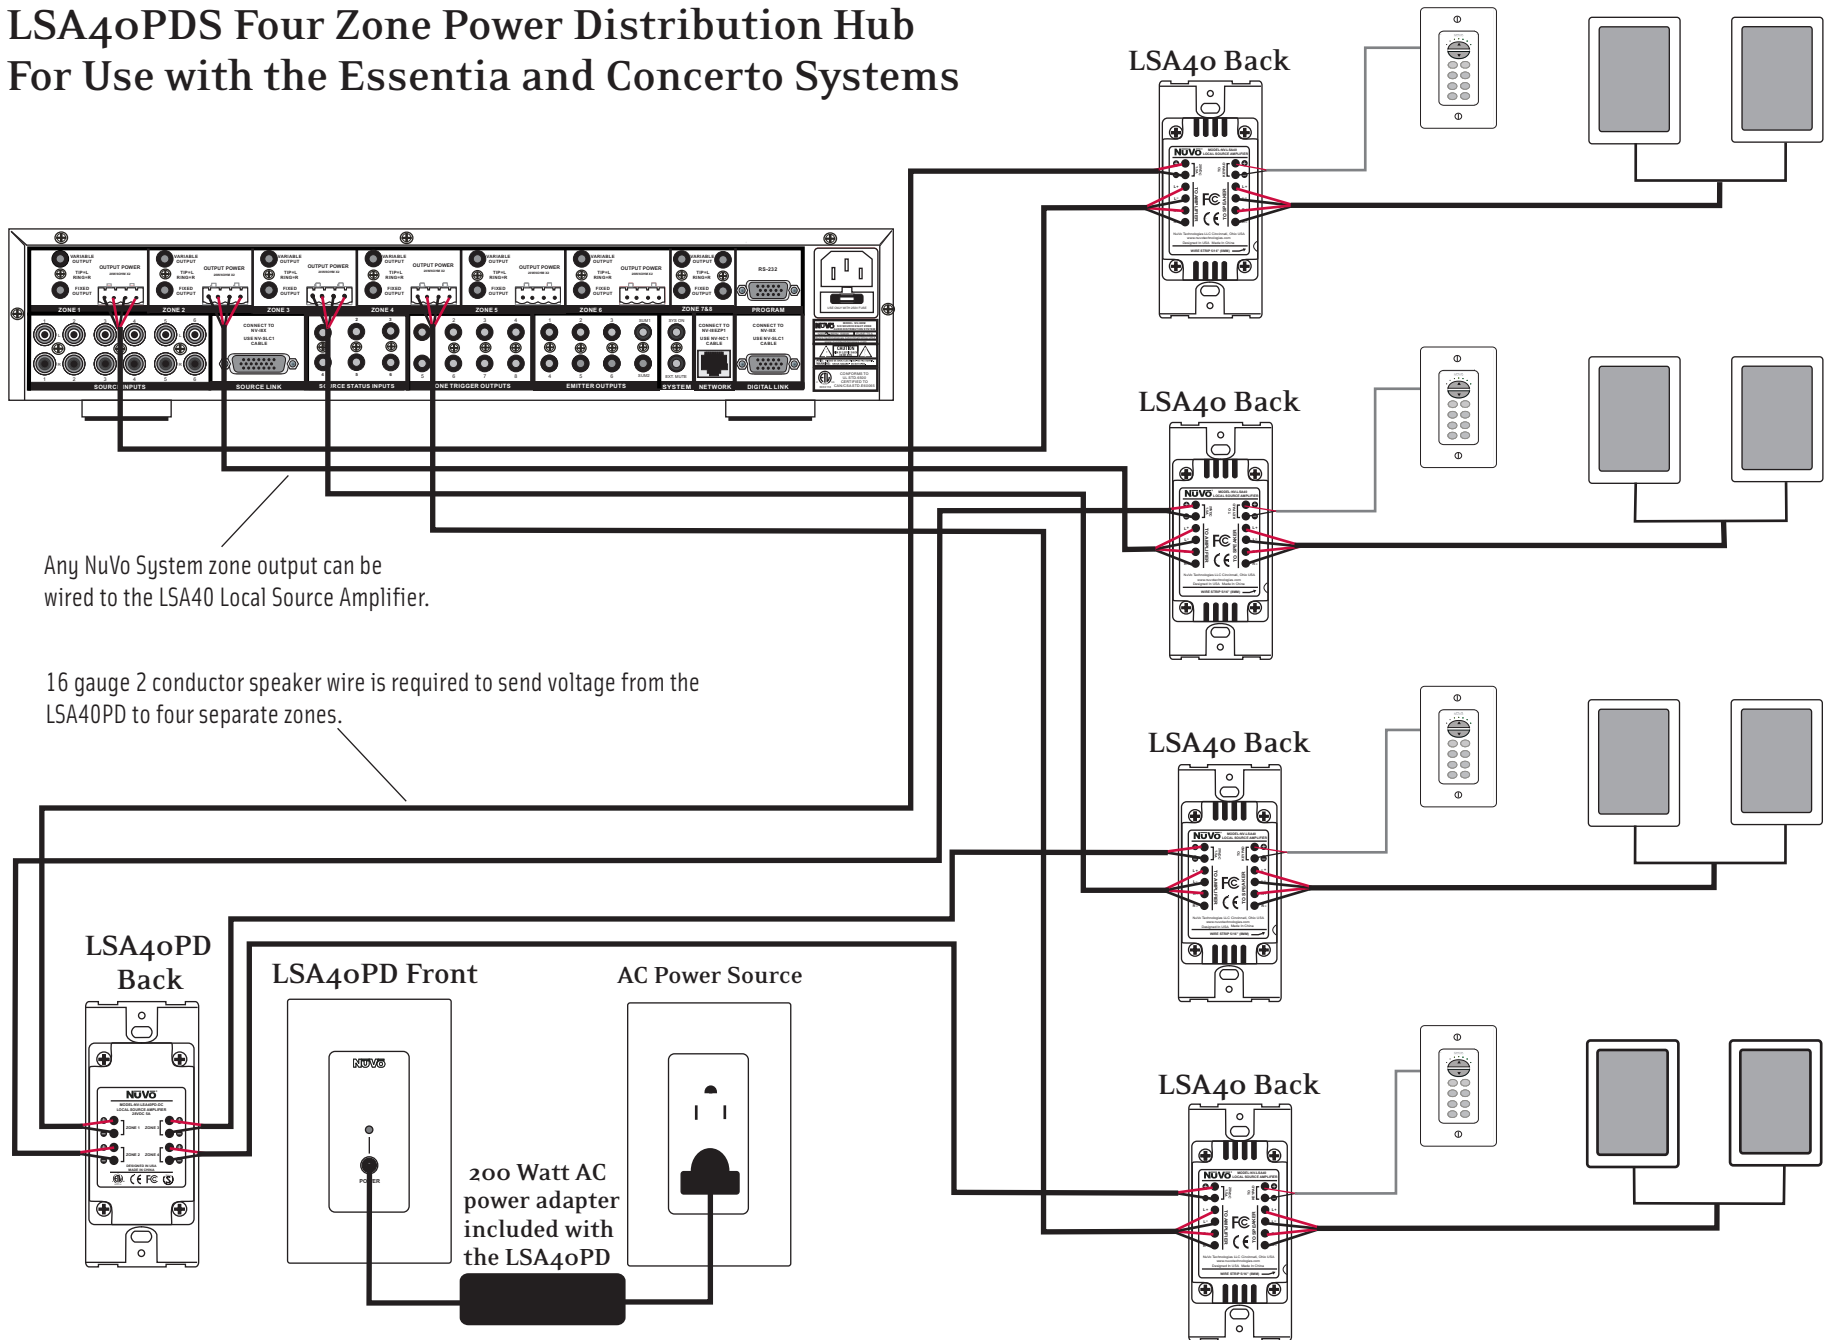

## LSA4oPDS Four Zone Power Distribution Hub For Use with the Essentia and Concerto Systems

### LSA4oPDS Four Zone Power Distribution Hub For Use with the "Generation D" Simplese System